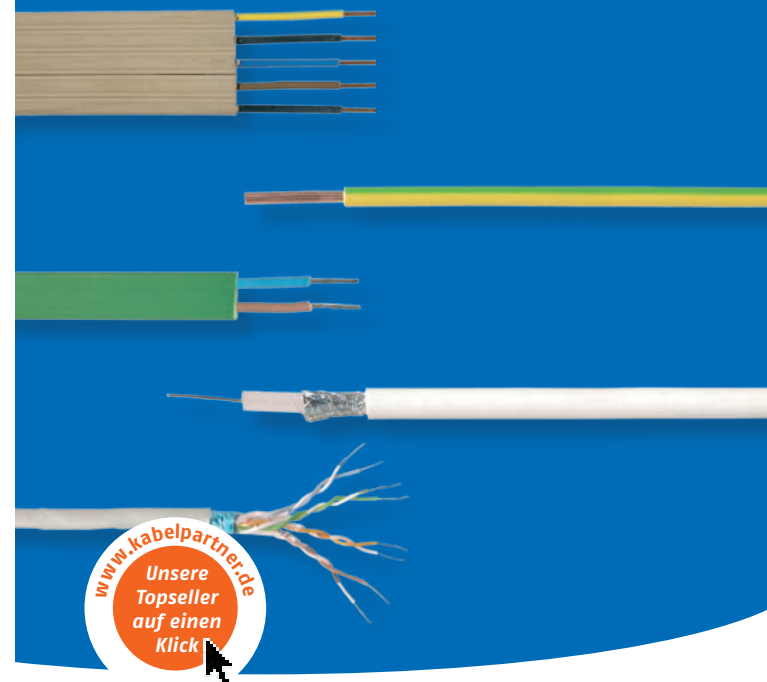

Besser schneller online kaufen

Sortimentsübersicht

Kabelpartner[®]
www.kabelpartner.de

Aderleitungen

H07V-U 1 X 1,5mm ²		20m, 50m, 100m Ring 100m Ring
H07V-U 1 X 2,5mm ²		20m, 50m, 100m Ring 20m, 50m Ring
H07V-U 1 X 2,5mm ²		20m, 50m, 100m Ring
H07V-U 1 x 4mm ²		100m Ring
H07V-U 1 X 6mm ²		100m Ring